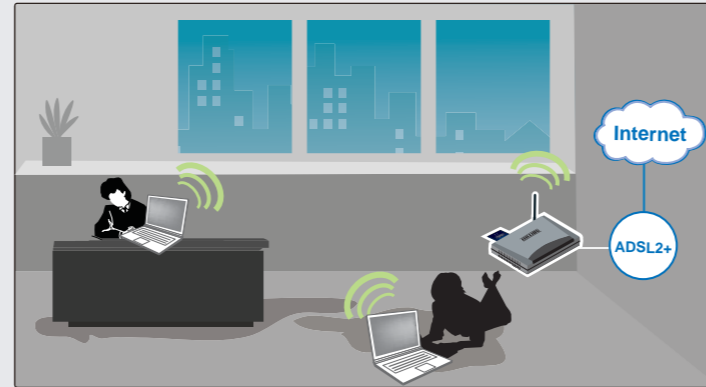

Key Features

- Dual WAN interfaces for ADSL2+ and 3G connection
- Auto-failover feature to ensure an always-on connection**
- 12V car charger adapter included for ultimate mobile connectivity
- High-speed Internet access with ADSL2/2+; backward compatible with ADSL
- One PC Card slot for inserting a 3G/HSDPA PC data card (Available from your service provider)
- 802.11g Wireless AP with WPA-PSK/WPA2-PSK support
- Wi-Fi Protected Setup feature makes setting up a secure network quick and easy
- Easy Sign-On (EZSO) and Web-based Configuration
- SOHO firewall security with DoS prevention and SPI
- Quality of Service control
- Compatible with 3G data cards provided by operators such as Vodafone, T-Mobile and many others

Ideal for:

- home users
- office users
- event or meeting organizers
- public transport operators:
  e.g. long-distance bus operators

Applications over 3G/ADSL networks

At the desk

Enjoy all the benefits of high-speed ADSL connection right at your desk with the BiPAC 7300GX, offering a secure computing experience, with an integrated SPI firewall, DoS prevention and other robust security features.