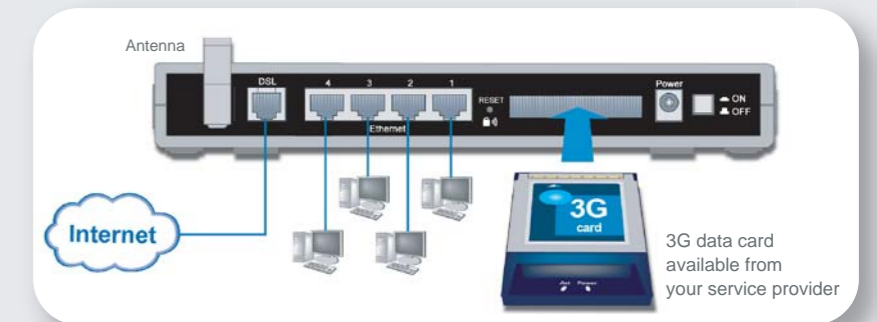

At an event

When you're chilling out at a party or concert, the light-weight, portable BiPAC 7300GX frees you to instantly share your pictures or video clips of the event with friends and family -- so those close to you can share your enjoyment.